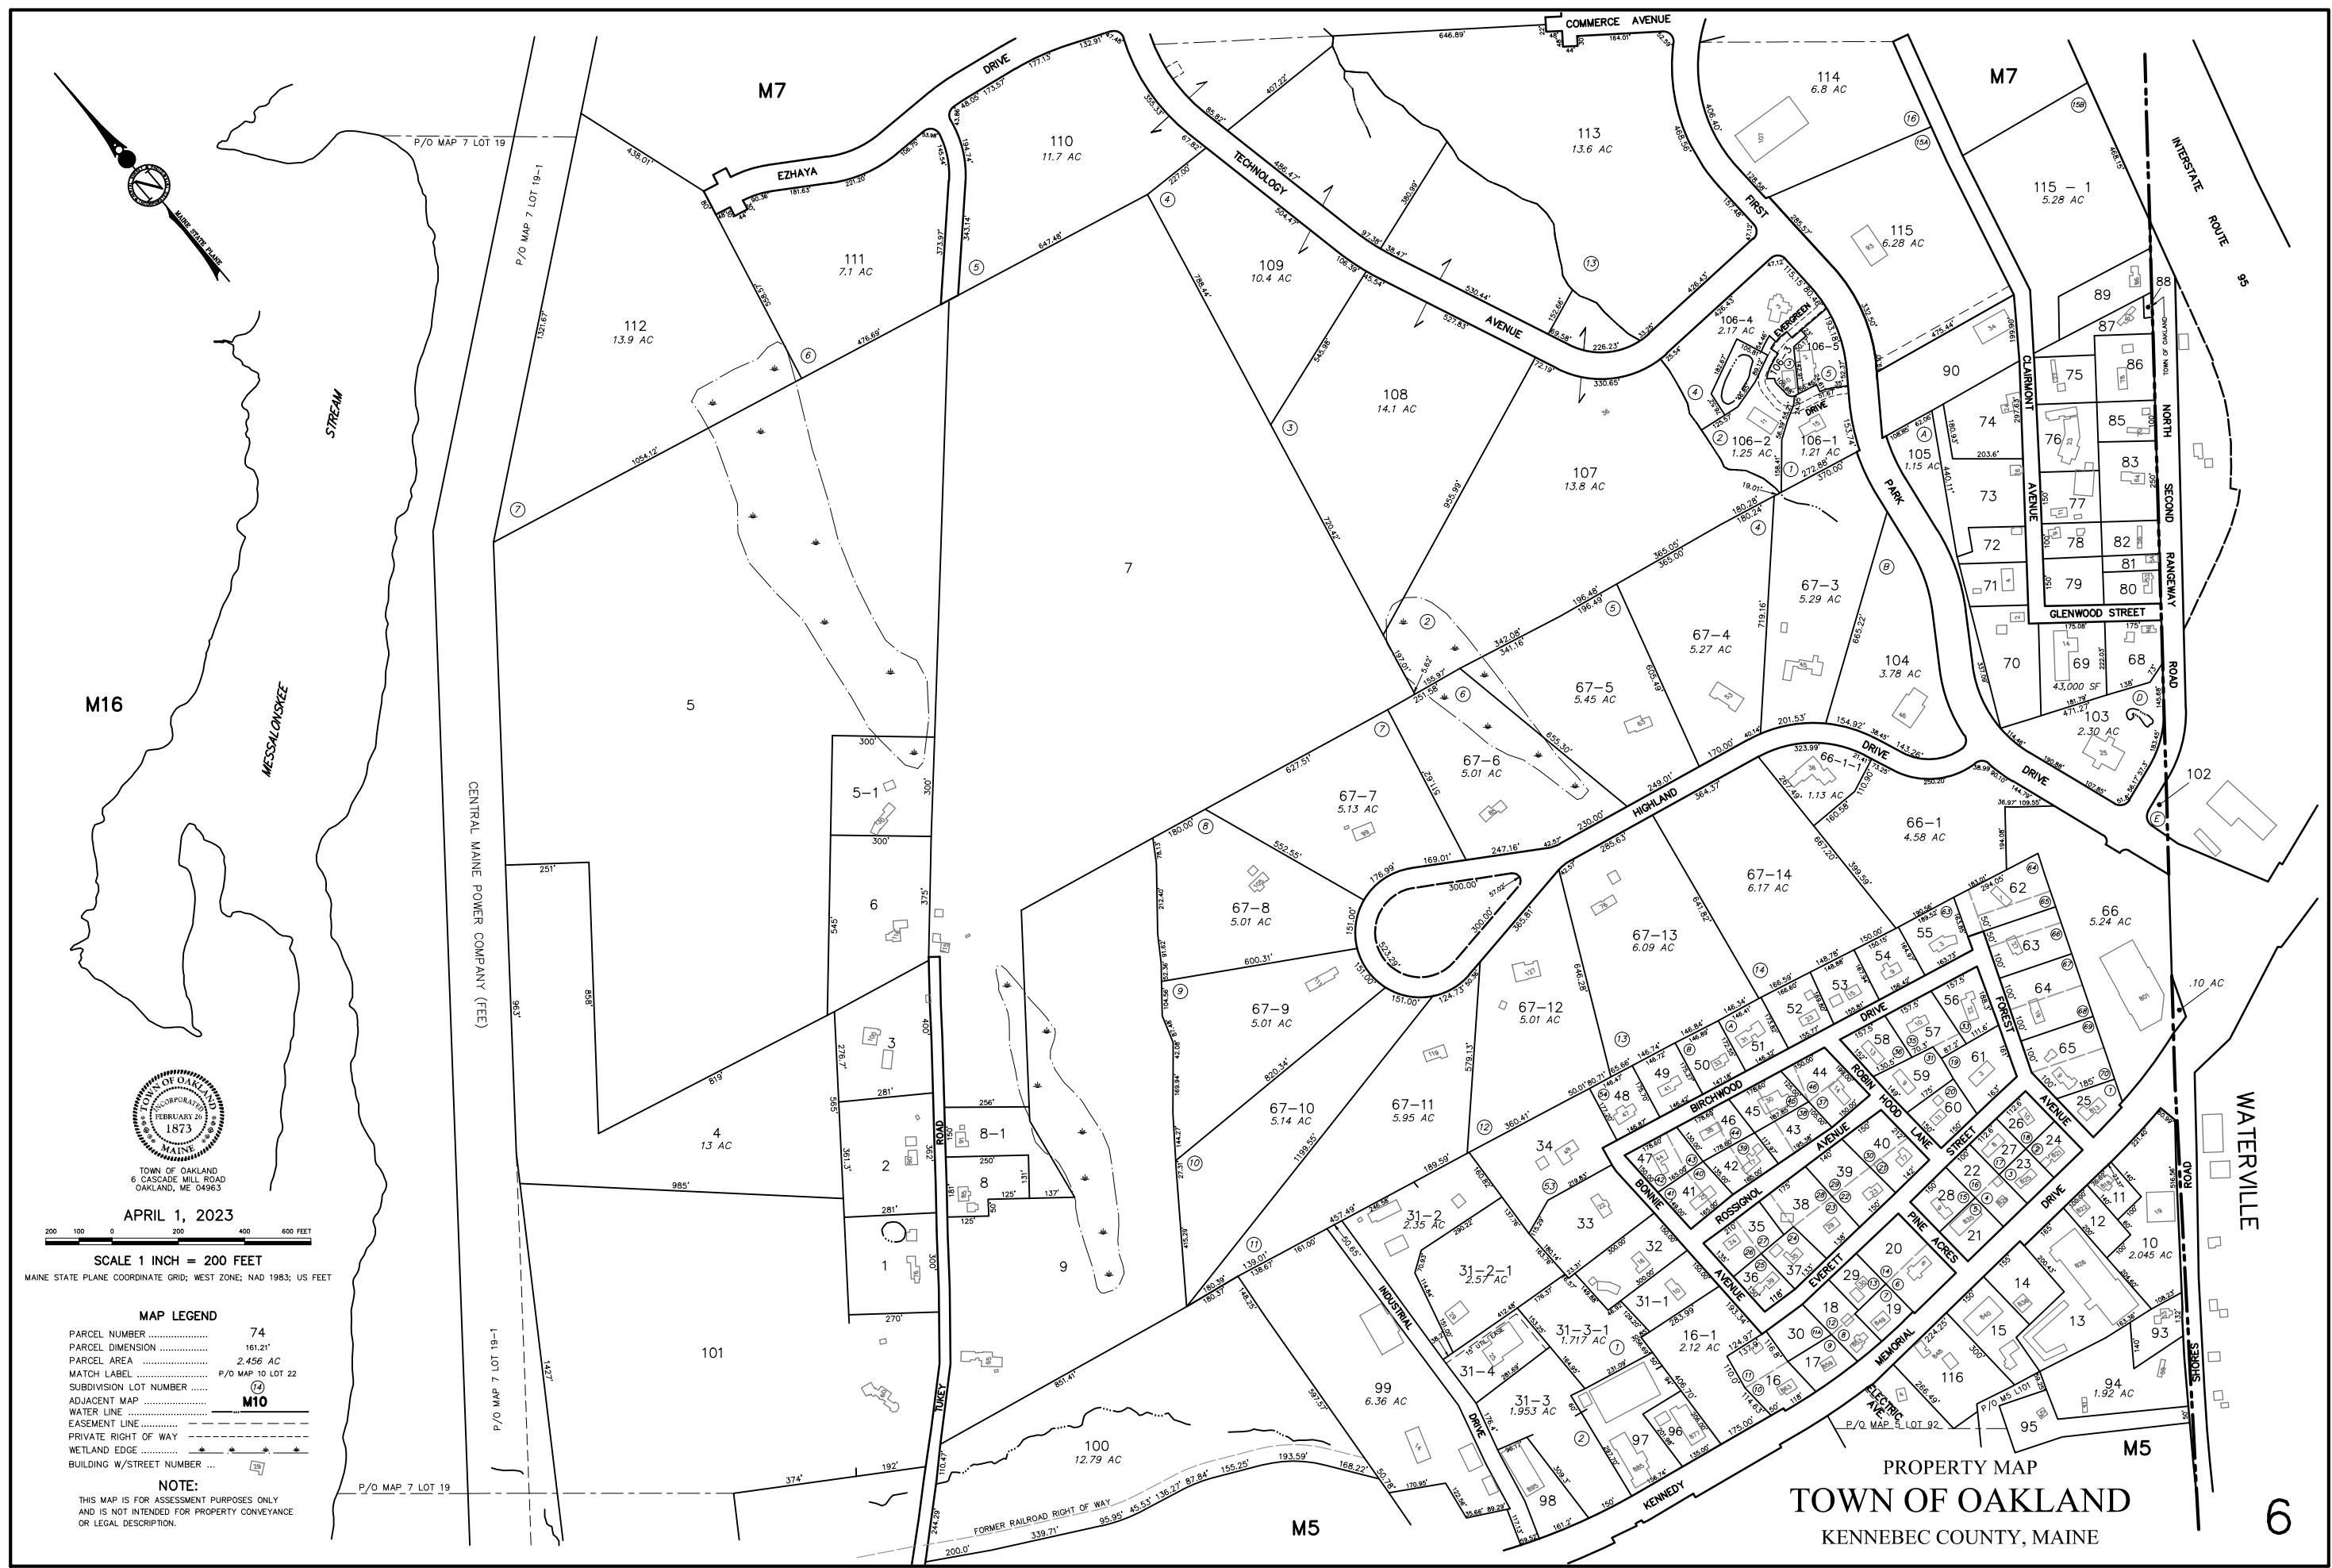

APRIL 1, 2023

SCALE 1 INCH = 200 FEET

MAINE STATE PLANE COORDINATE GRID; WEST ZONE; NAD 1983; US FEET

MAP LEGEND

PARCEL NUMBER	74
PARCEL DIMENSION	161.21'
PARCEL AREA	2.456 AC
MATCH LABEL	P/O MAP 10 LOT 22
SUBDIVISION LOT NUMBER	
ADJACENT MAP	M10
WATER LINE	
EASEMENT LINE	
PRIVATE RIGHT OF WAY	
WETLAND EDGE	
BUILDING W/STREET NUMBER	

NOTE:
THIS MAP IS FOR ASSESSMENT PURPOSES ONLY
AND IS NOT INTENDED FOR PROPERTY CONVEYANCE
OR LEGAL DESCRIPTION.

PROPERTY MAP
TOWN OF OAKLAND
KENNEBEC COUNTY, MAINE